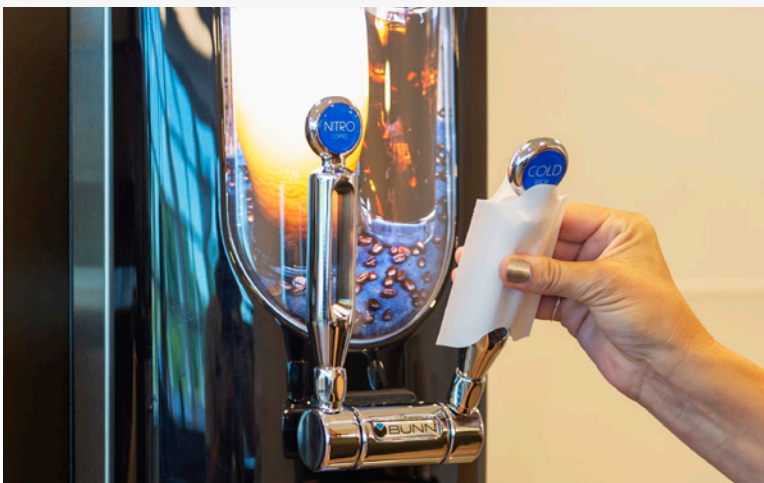

## VirtualTOUCH™

A touchless beverage selection and dispensing solution from BUNN. Now your customers can conveniently select and dispense a beverage without touching the machine.

- BUNNlink® enabled machines can use QR codes and mobile devices to place beverage orders
- Optional technology on Crescendo machines allows users to select beverages by hovering a finger over the controls

## Tap-Kins™

Equipment that relies on handles can now be a reliable way to dispense beverages while ensuring clean contact. Tap-Kins are biodegradable and recyclable sleeves that users can easily take from a dispenser, slide over any handle, and discard without any direct surface contact.

## Faucet Adapters

Your existing equipment and servers can be part of a clean contact beverage program. Stainless-steel faucet adapters attach to BUNN Soft Heat®, ThermoFresh®, and tea dispensers, allowing for easy cup-push service.